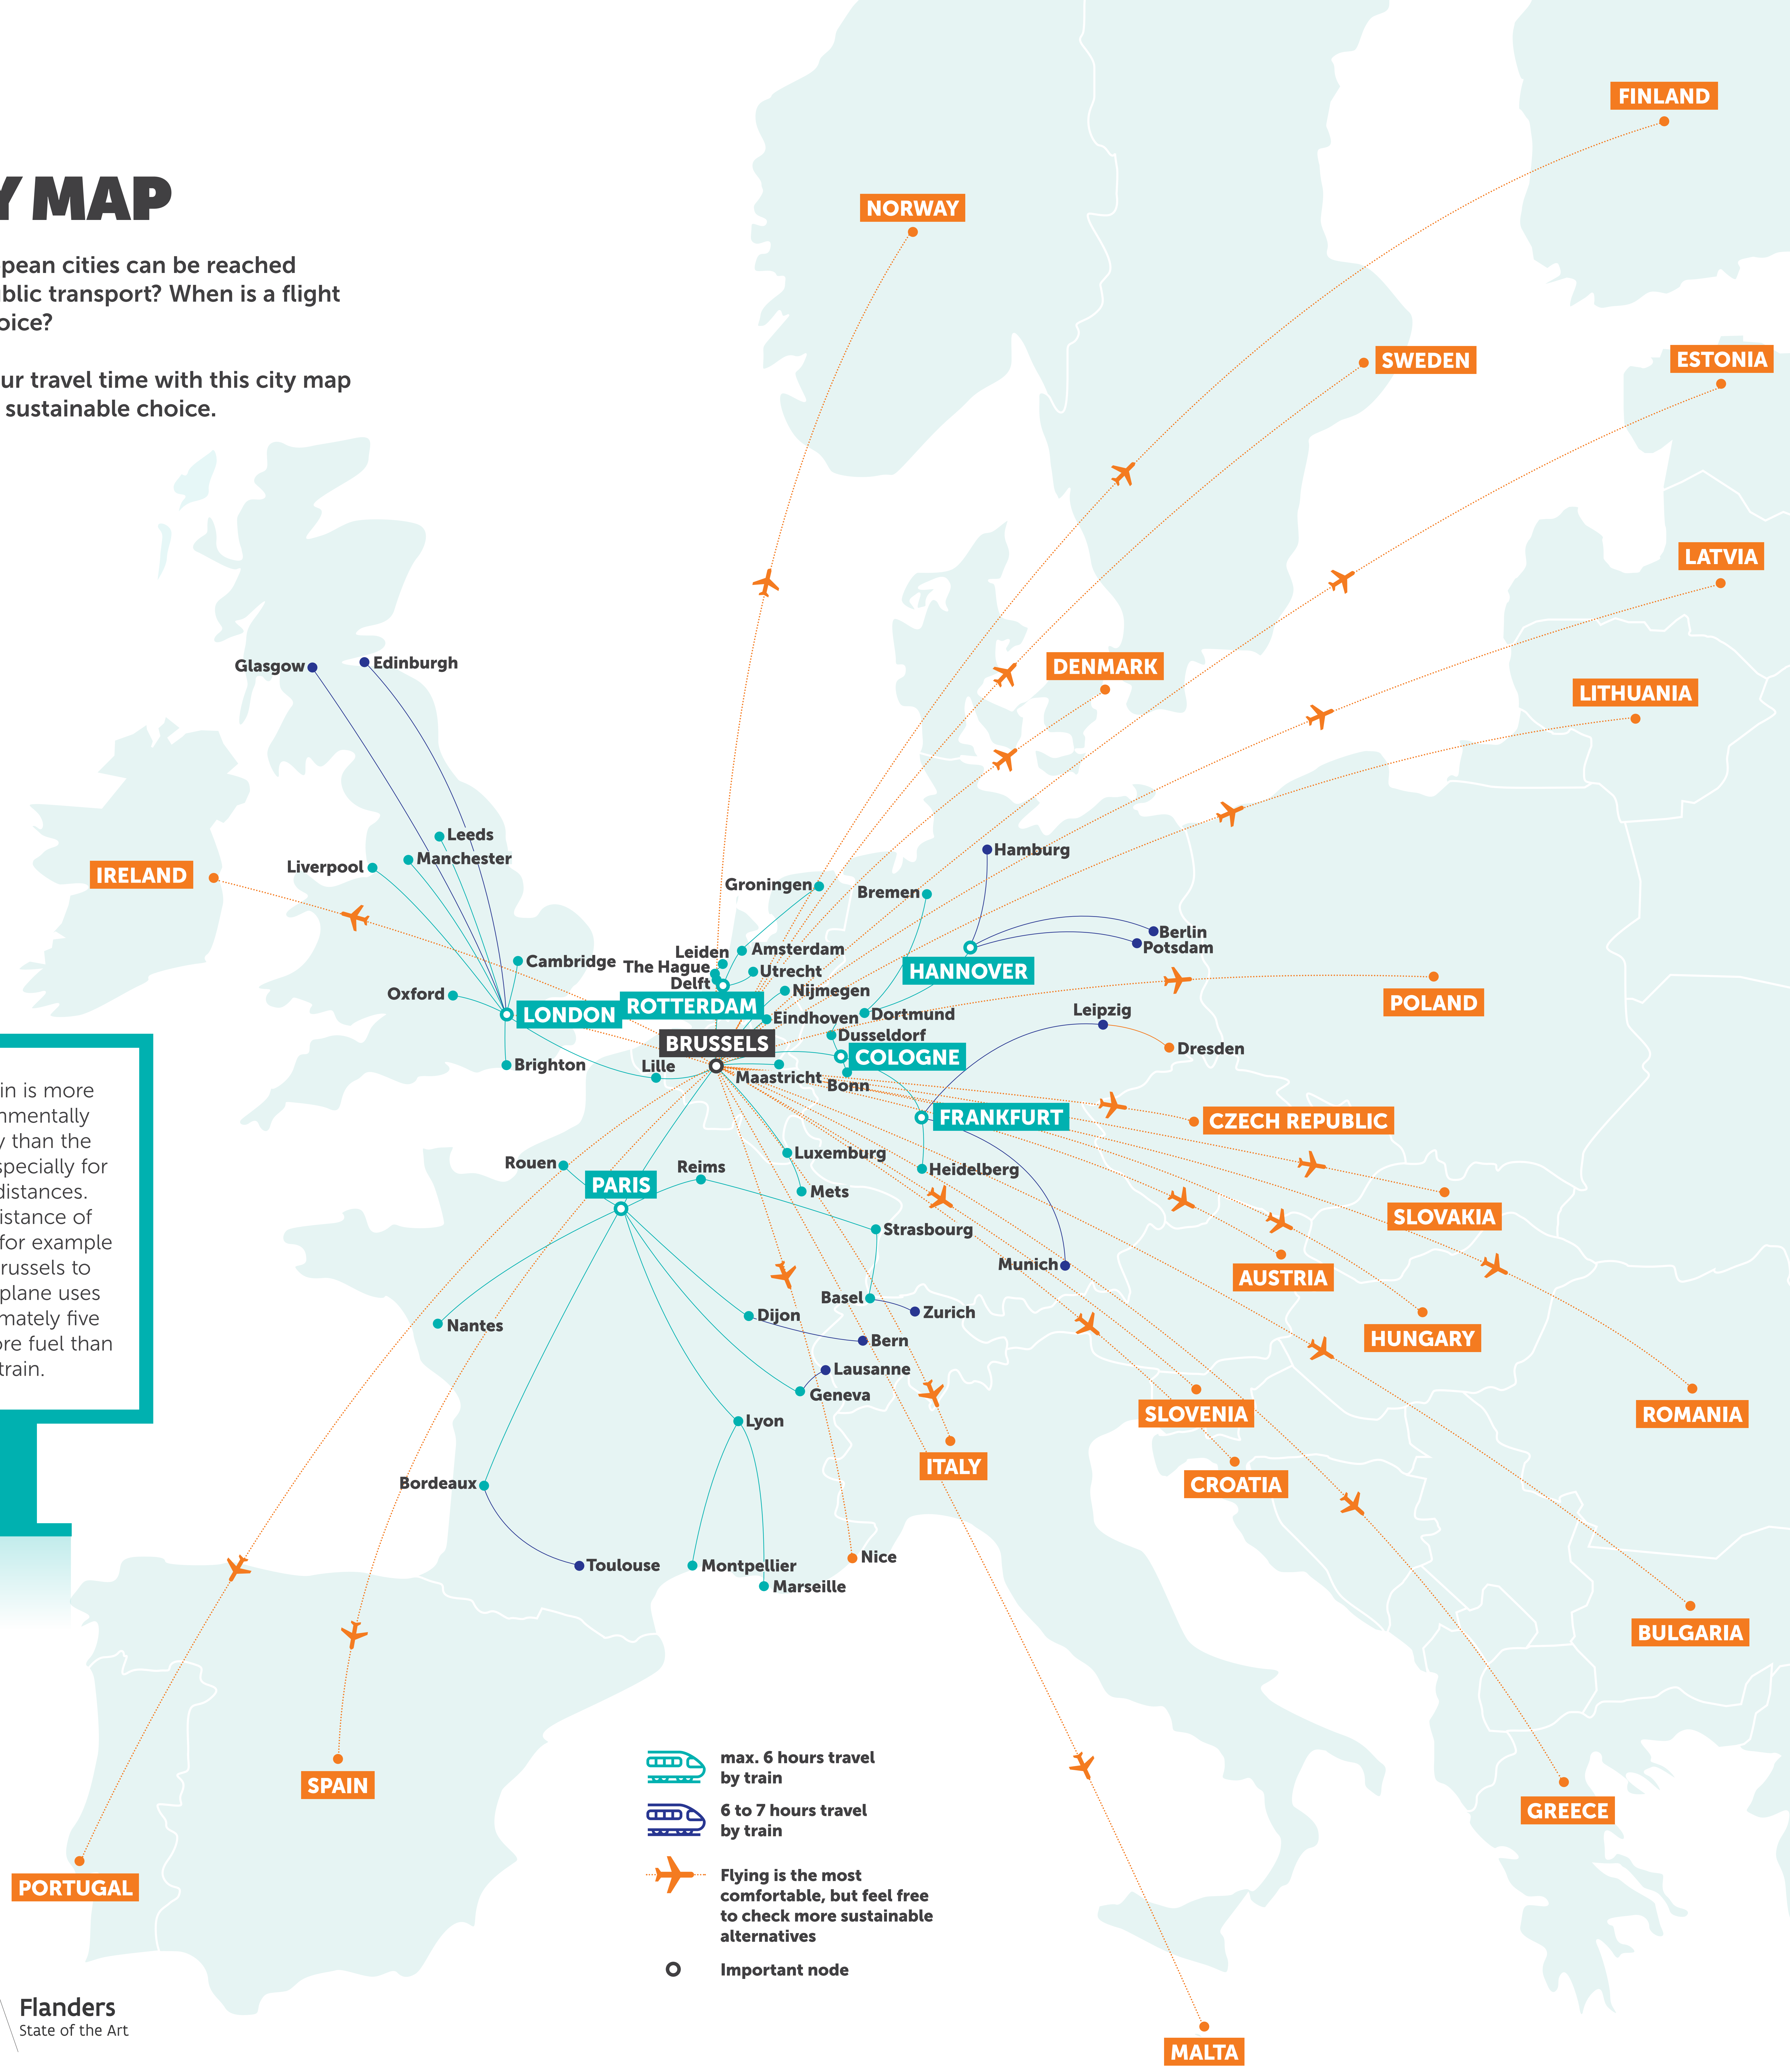

CITY MAP

Which European cities can be reached easily by public transport? When is a flight the best choice?

Estimate your travel time with this city map and make a sustainable choice.

-  max. 6 hours travel by train
-  6 to 7 hours travel by train
-  Flying is the most comfortable, but feel free to check more sustainable alternatives
-  Important node